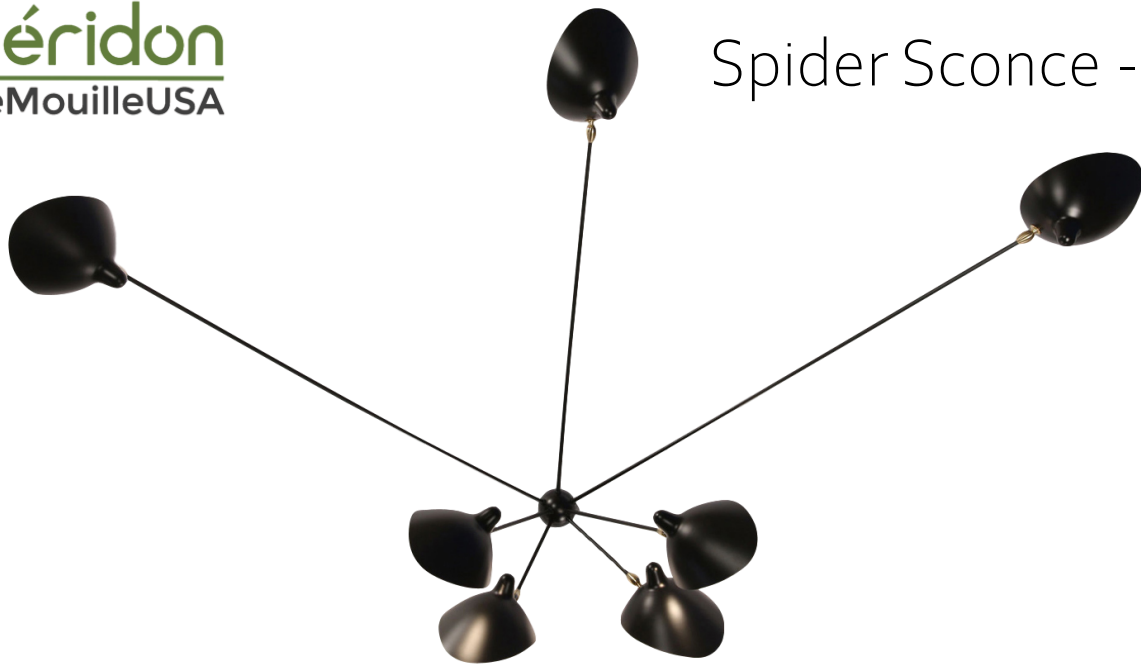

Spider Sconce - 7 Arms

MSC-SP7

Serge Mouille
A FRENCH ICON

The largest of the Spider Sconces, this lamp is not only unique in its design but equally impressive in an installation where it is the focal point of the room. Two identically long arms and two pair of identical short arms with an odd length arm give this lamp its character. Available in white or black with brass fittings.