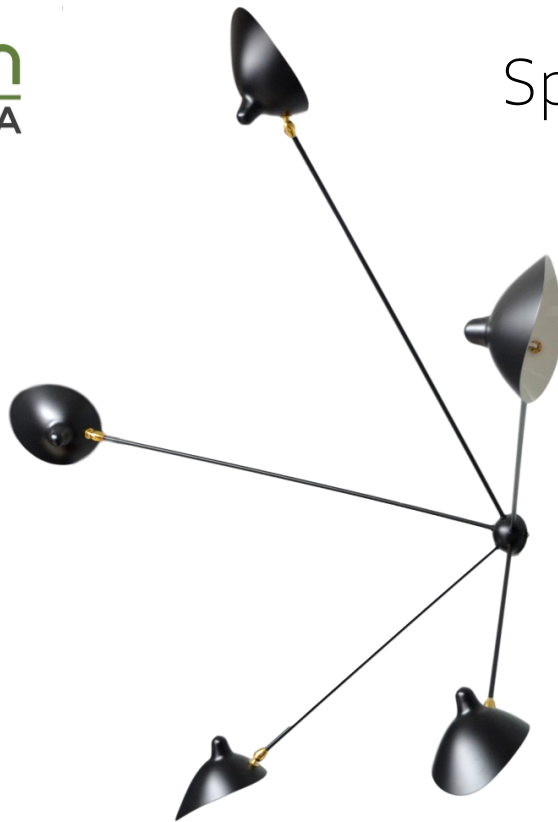

Spider Sconce - 5 Arms

MSC-SP5

Serge Mouille
A FRENCH ICON

A larger sconce with two identically long arm and three shorter arms of varying lengths, this lamp can illuminate a large area of a wall or room. Each lamp head rotates and tilts. Available in white or black with brass fittings.