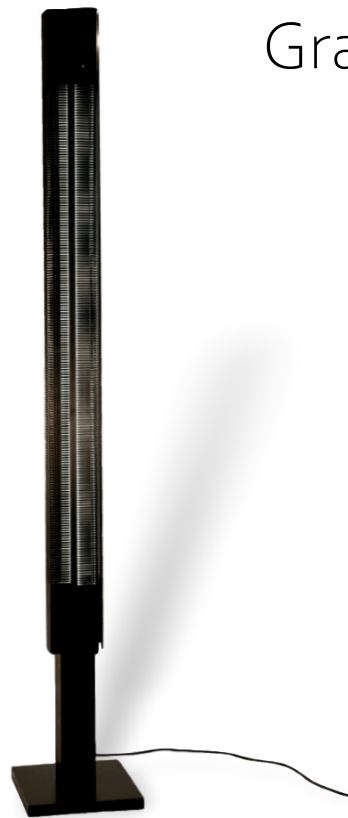

Grand Signal Floor Lamp

MFL-SGG

Serge Mouille
A FRENCH ICON

Steel pedestals featuring a combination of incandescent and fluorescent lighting. Each glows through rhythmic cuts in solid panes. The upper part is composed of four elements taken from a thin, shaped sheet of composite metal.