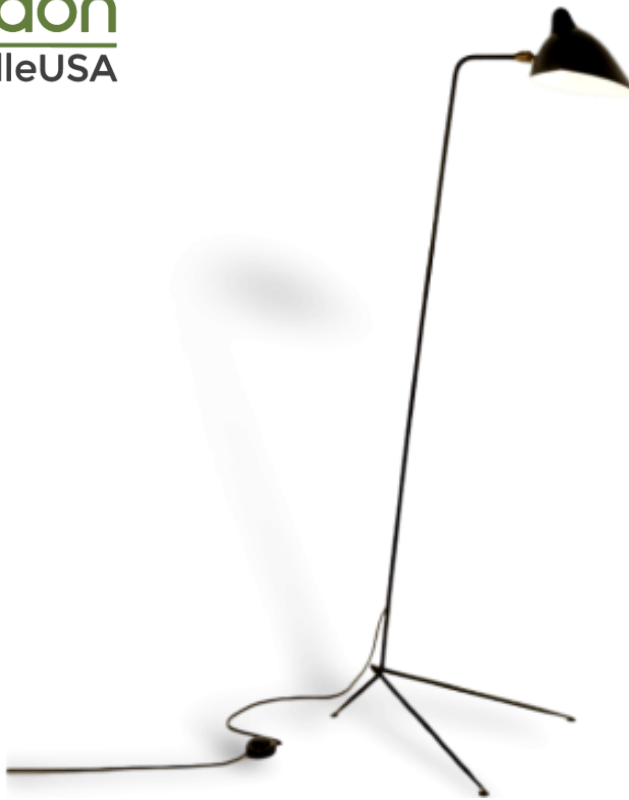

Floor Lamp - 1 Arm

MFL-1

Serge Mouille
A FRENCH ICON

Clean, simple lines describe the elegance of this Serge Mouille floor lamp. A long, slender arm, supported by a tapered triangular base, allows the lamp to adapt to any decor. The lamp head tilts and swivels and is connected to the arm by a brass swivel designed to illuminate at almost any angle. Available in black and white with line mounted foot switch.