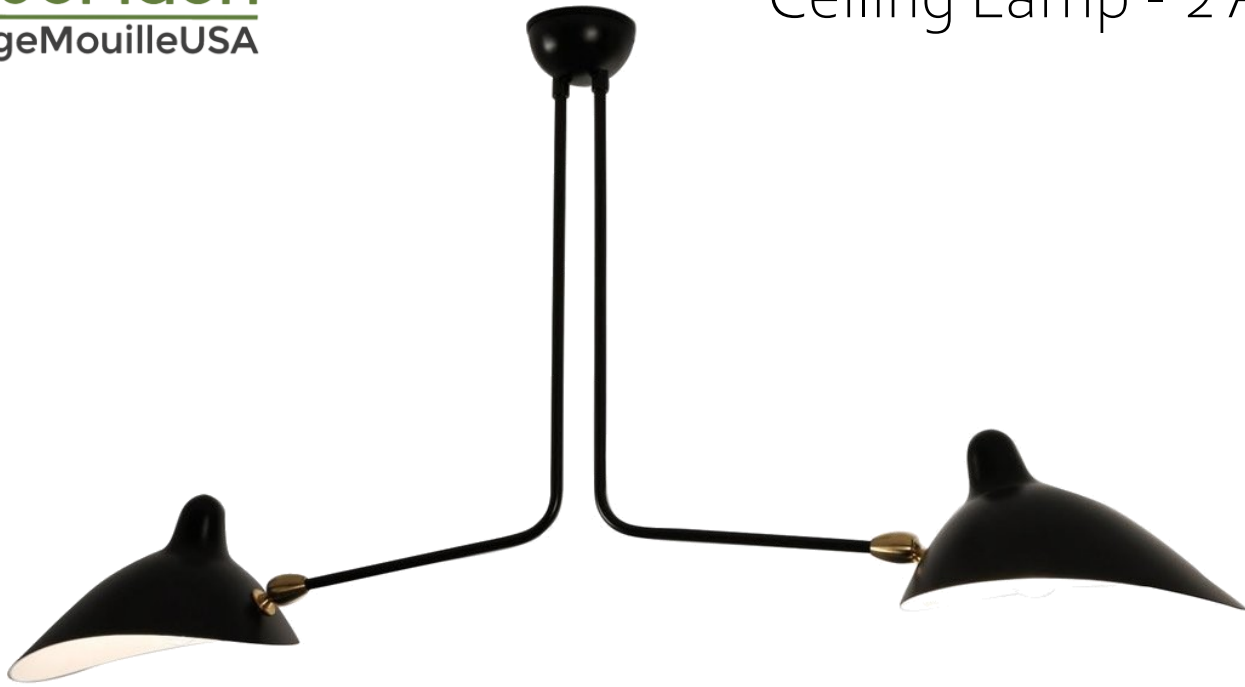

# Ceiling Lamp - 2 Arms

MCL-2

**Serge Mouille**  
A FRENCH ICON

Simple and unique. this ceiling lamp has two symmetrical curved arms which are fixed, with shades that can be rotated to any position. An elegant lamp with a small footprint that gives character to any room. The lamp is finished in black or white with brass fittings.