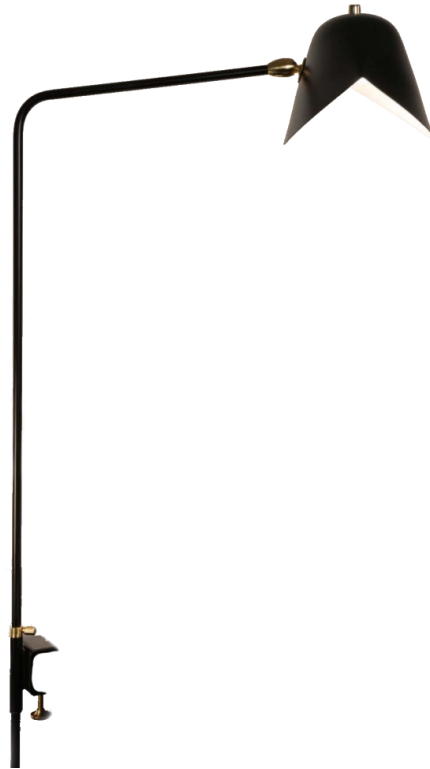

# Agrafee Desk Lamp

MDE-AG

**Serge Mouille**  
A FRENCH ICON

Clamp desk lamp with or without pivoting arm. At 26 and 36 inches at their highest, these lamps may affix to many surfaces providing direct lighting where it is needed. Available in white or black. Brass swivels connect the shades.