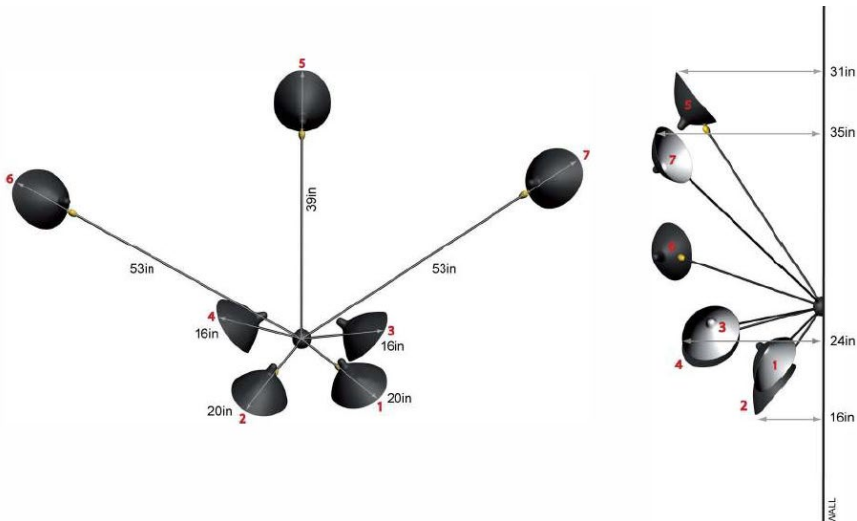

### Spider Sconce – 7 Arm

The largest of the Spider Sconces, this lamp is not only unique in its design but equally impressive in an installation where it is the focal point of the room. Two identically long arms and two pair of identical short arms with an odd length arm give this lamp its character.

### Dimensions:

16" – 16" – 20" – 20" – 39" – 53" – 53" Arms  
x 35"d

Licensed Editions available in the US through Gueridon, LLC

67 35<sup>th</sup> St Unit C351 Mailbox 21, Brooklyn, NY 11232