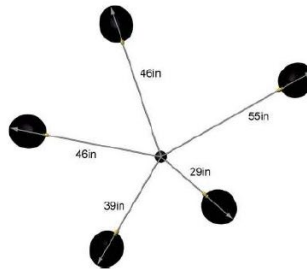

Serge Mouille

A F R E N C H I C O N

MSC-SP5

Spider Sconce – 5 Arm

A larger sconce with two identically long arm and three shorter arms of varying lengths, this lamp can illuminate a large area of a wall or room. Each lamp head rotates and tilts.

Available in white or black with brass fittings.

Dimensions:

29" – 39" – 46" – 46" – 55" Arms x 35"d

Licensed Editions available in the US through Gueridon, LLC

67 35th St Unit C351 Mailbox 21, Brooklyn, NY 11232