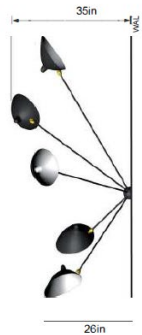

Serge Mouille

A F R E N C H I C O N

MSC-SP5

Spider Sconce – 5 Arm

A larger sconce with two identically long arm and three shorter arms of varying lengths, this lamp can illuminate a large area of a wall or room. Each lamp head rotates and tilts.

Available in white or black with brass fittings.

Dimensions:

29" – 39" – 46" – 46" – 55" Arms x 35"d

Licensed Editions available in the US through Gueridon, LLC

67 35th St Unit C351 Mailbox 21, Brooklyn, NY 11232