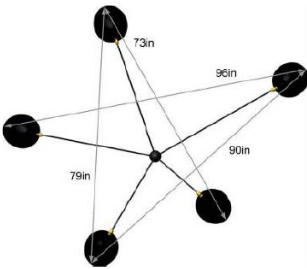

Serge Mouille

A F R E N C H I C O N

MSC-SP5

Spider Sconce – 5 Arm

A larger sconce with two identically long arm and three shorter arms of varying lengths, this lamp can illuminate a large area of a wall or room. Each lamp head rotates and tilts.

Available in white or black with brass fittings.

Dimensions:

29" – 39" – 46" – 46" – 55" Arms x 35"d

Licensed Editions available in the US through Gueridon, LLC

67 35th St Unit C351 Mailbox 21, Brooklyn, NY 11232