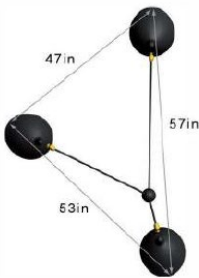

Serge Mouille

A F R E N C H I C O N

MSC-SP3

Spider Sconce – 3 Arm

With three stationary arms projecting from the central mount into the room, this lamp becomes a reference point while illuminating the surroundings. Each lamp head tilts and revolves.

Arms may be attached in any arrangement on the mount which itself may be mounted in any rotation providing varied lighting possibilities. Available in white or black with brass fittings.

Dimensions:

16" – 34" – 43" Arms x 31"d