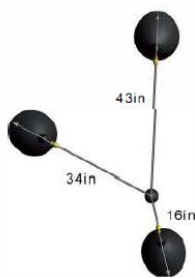

Serge Mouille

A F R E N C H I C O N

MSC-SP3

Spider Sconce – 3 Arm

With three stationary arms projecting from the central mount into the room, this lamp becomes a reference point while illuminating the surroundings. Each lamp head tilts and revolves.

Arms may be attached in any arrangement on the mount which itself may be mounted in any rotation providing varied lighting possibilities. Available in white or black with brass fittings.

Dimensions:

16" – 34" – 43" Arms x 31"d