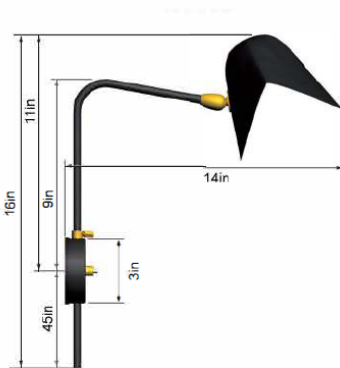

### Antony Sconce

This sconce incorporates the "moule" or mussel shell shade, simple and natural in design. The shade is connected by a brass swivel and supported on a bent, rotating arm attached to the wall by a round mounting bracket.

Available in white or black with brass fittings.

**Dimensions:** 12"w x 14"d x 16"h

Licensed Editions available in the US through Gueridon, LLC

67 35<sup>th</sup> St Unit C351 Mailbox 21, Brooklyn, NY 11232