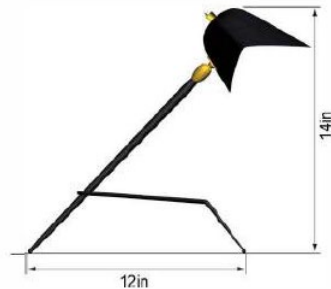

Licensed Editions available in the US through Gueridon, LLC

67 35th St Unit C351 Mailbox 21, Brooklyn, NY 11232

Tel: 718-384-2499

www.SergeMouilleUSA.com

info@SergeMouilleUSA.com