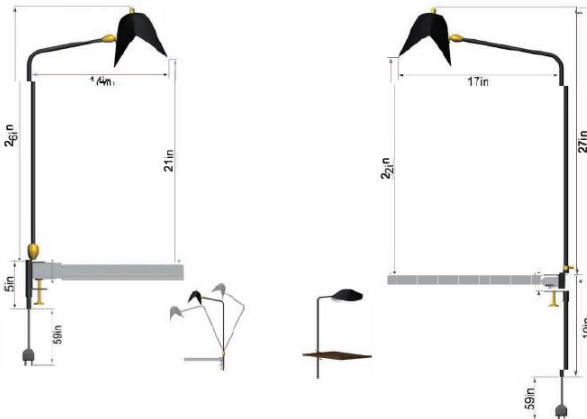

Serge Mouille

A F R E N C H I C O N

MDE-AG

Agrafee Desk Lamp

MDE-AGD

Agrafee Desk Lamp – Double Pivot

Clamp desk lamp with or without pivoting arm. At 26 and 36 inches at their highest, these lamps may affix to many surfaces providing direct lighting where it is needed.

Available in white or black. Brass swivels connect the shades.

Dimensions:

AG: 14" d x 26" h

AGD: 17" d x 36" h

Licensed Editions available in the US through Gueridon, LLC

67 35th St Unit C351 Mailbox 21, Brooklyn, NY 11232