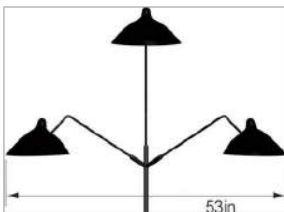

### Standing Lamp – 3 Arm

This is the most versatile lamp of the Mouille collection. Each 'chapeau' shade can be oriented differently, Sculptural in form with 3 rotating arms, it stands majestically on a tripod base ending with tapered legs.

Available in black and white with line mounted foot switch.

**Dimensions:** 53" w x 57" d x 83" h

83in

Licensed Editions available in the US through Gueridon, LLC

67 35<sup>th</sup> St Unit C351 Mailbox 21, Brooklyn, NY 11232