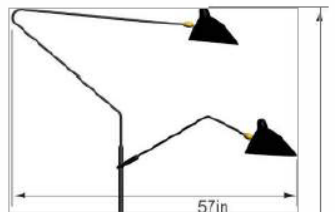

### Standing Lamp – 3 Arm

This is the most versatile lamp of the Mouille collection. Each 'chapeau' shade can be oriented differently, Sculptural in form with 3 rotating arms, it stands majestically on a tripod base ending with tapered legs.

Available in black and white with line mounted foot switch.

**Dimensions:** 53" w x 57" d x 83" h

83in

Licensed Editions available in the US through Gueridon, LLC

67 35<sup>th</sup> St Unit C351 Mailbox 21, Brooklyn, NY 11232