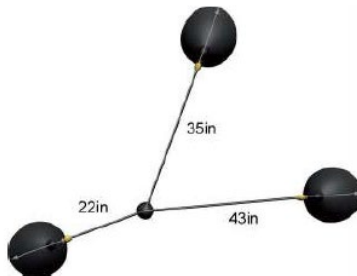

Serge Mouille

A F R E N C H I C O N

MCL-SP3

Spider Ceiling Lamp – 3 Arm

A slight angle at the end of each arm allows this classic design to be equally at home on the ceiling as it was on the wall. With rotating heads on fixed arms, the versatility is only rivaled by its beauty.

Available in black or white. Brass swivels connect the shades.

Dimensions:

22" - 35" - 43" Arms x 26"h

Licensed Editions available in the US through Gueridon, LLC

67 35th St Unit C351 Mailbox 21, Brooklyn, NY 11232