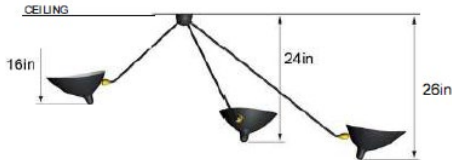

Serge Mouille

A F R E N C H I C O N

MCL-SP3

Spider Ceiling Lamp – 3 Arm

A slight angle at the end of each arm allows this classic design to be equally at home on the ceiling as it was on the wall. With rotating heads on fixed arms, the versatility is only rivaled by its beauty.

Available in black or white. Brass swivels connect the shades.

Dimensions:

22" - 35" - 43" Arms x 26"h

Licensed Editions available in the US through Gueridon, LLC

67 35th St Unit C351 Mailbox 21, Brooklyn, NY 11232