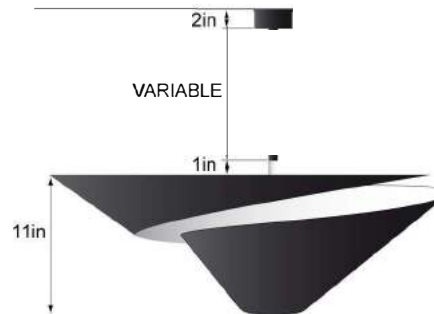

## MCL-SNS Escargot Ceiling Lamp (Small)

A snail shell provides the inspiration for this lamp with its swirling cut out in the circular shade. Light projects downward through the opening while the shade causes light to reflect from the ceiling.

Custom drop lengths upon approval.  
Available in white or black.

24|33"w x 24|33½"d x 50"h

12/2011

Licensed Editions available in the United States through Guéridon, LLC  
67 35th St Unit C351 Mailbox 21, Brooklyn, NY 11232 tel 718 384 2499 fax 718 384 4399