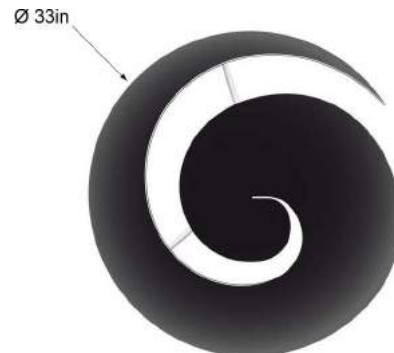

## MCL-SNS Escargot Ceiling Lamp (Small)

A snail shell provides the inspiration for this lamp with its swirling cut out in the circular shade. Light projects downward through the opening while the shade causes light to reflect from the ceiling.

Custom drop lengths upon approval.  
Available in white or black.

24|33"w x 24|33½"d x 50"h

12/2011

Licensed Editions available in the United States through Guéridon, LLC  
67 35th St Unit C351 Mailbox 21, Brooklyn, NY 11232 tel 718 384 2499 fax 718 384 4399