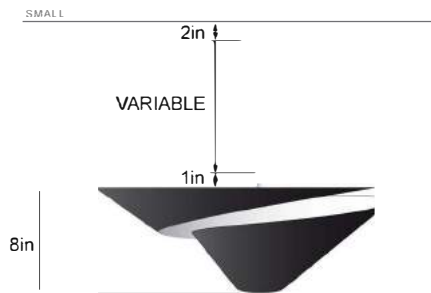

## MCL-SNS Escargot Ceiling Lamp (Small)

A snail shell provides the inspiration for this lamp with its swirling cut out in the circular shade. Light projects downward through the opening while the shade causes light to reflect from the ceiling.

Custom drop lengths upon approval.  
Available in white or black.

24|33"w x 24|33½"d x 50"h

12/2011

Licensed Editions available in the United States through Guéridon, LLC  
67 35th St Unit C351 Mailbox 21, Brooklyn, NY 11232 tel 718 384 2499 fax 718 384 4399