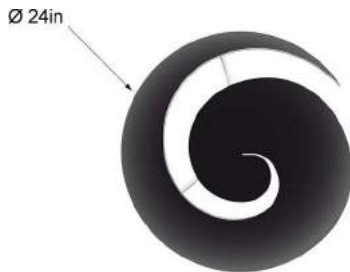

Licensed Editions available in the United States through Guéridon, LLC
67 35th St Unit C351 Mailbox 21, Brooklyn, NY 11232 tel 718 384 2499 fax 718 384 4399

info@SergeMouilleUSA.com

www.SergeMouilleUSA.com