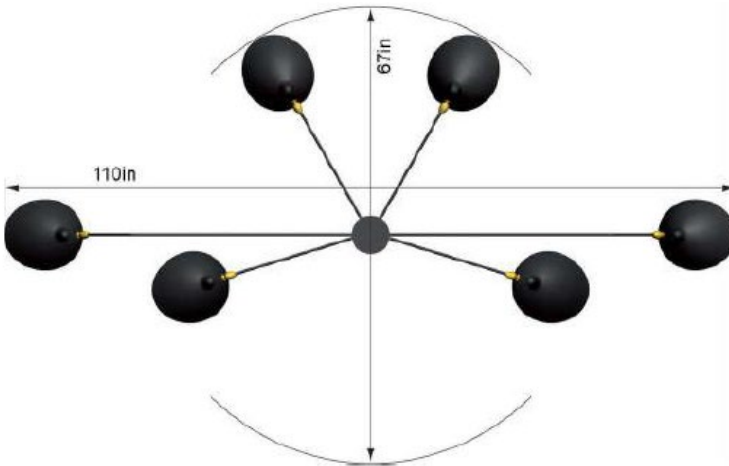

Serge Mouille

A F R E N C H I C O N

MCL-R6

Ceiling Lamp – 6 Arm (black or white)

MCL-R6bw

Ceiling Lamp – 6 Arm (black & white)

Impressively large, this six arm ceiling lamp is a Mouille classic. Tilting and rotating heads with rotating arms of 31 and 54 inches make this fixture a truly spectacular statement in a large room.

Available in black, white or both. Brass swivels connect the shades. The arms have brass stops.

Dimensions:

54" - 31" - 31" - 31" - 31" - 54" Arms x 24"h

Licensed Editions available in the US through Gueridon, LLC