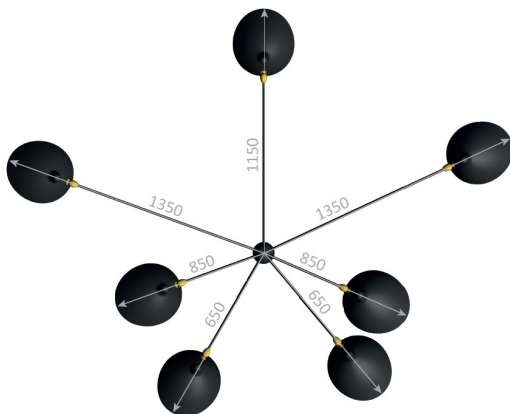

7 Arm Spider Ceiling Lamp SKU: MCL-SP7

Guéridon
SergeMouilleUSA

This lamp with rotating heads on seven fixed arms is a statement as much as it is a ceiling lamp - one that will command the conversation.

Available in black or white. Brass swivels connect the shades.

Serge Mouille

A FRENCH ICON

Original Design: 1953

Color: black or white

Materials: steel, brass, brushed aluminum

Watts: 60W max

Voltage: 120V - 60Hz