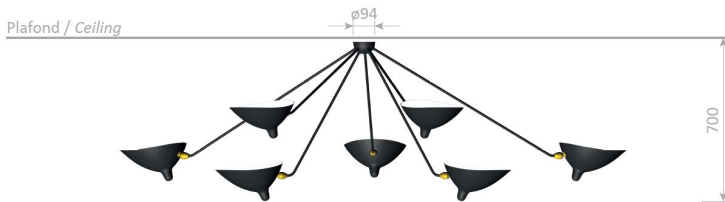

7 Arm Spider Ceiling Lamp SKU: MCL-SP7

Guéridon
SergeMouilleUSA

This lamp with rotating heads on seven fixed arms is a statement as much as it is a ceiling lamp - one that will command the conversation.

Available in black or white. Brass swivels connect the shades.

Serge Mouille

A FRENCH ICON

Original Design: 1953

Color: black or white

Materials: steel, brass, brushed aluminum

Watts: 60W max

Voltage: 120V - 60Hz