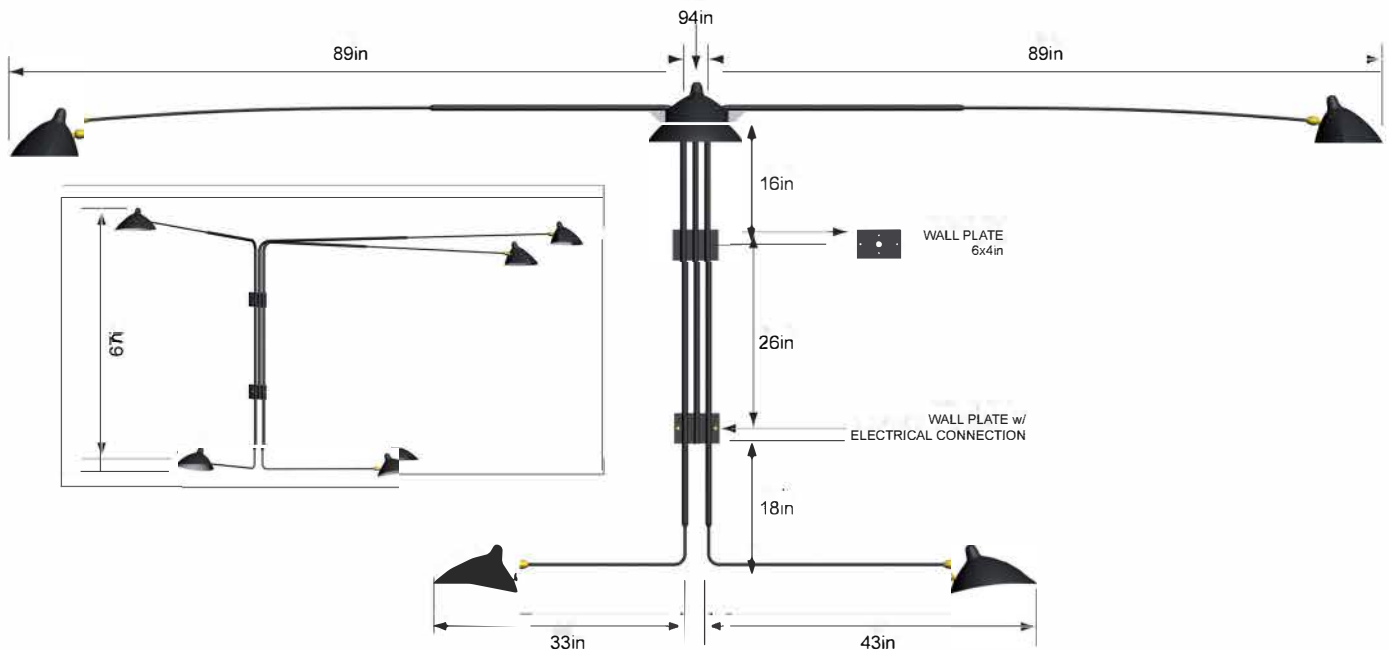

## MSC-R5 Rotating Sconce - Five Arm

RETAIL PRICE: US \$9,999.00

A large rotating sconce that creates a focal point in a room and is able to project deep into a space with each arm rotating independently from each other for maximum flexibility.

As with all Mouille sconces, the lamp heads both rotate and swivel. Available in black or white with brass fittings.

12/2011

Dimensions: 33", 43", 89", 89", 94" arms x 67"h

Licensed Editions available in the United States through Gueridon, LLC.