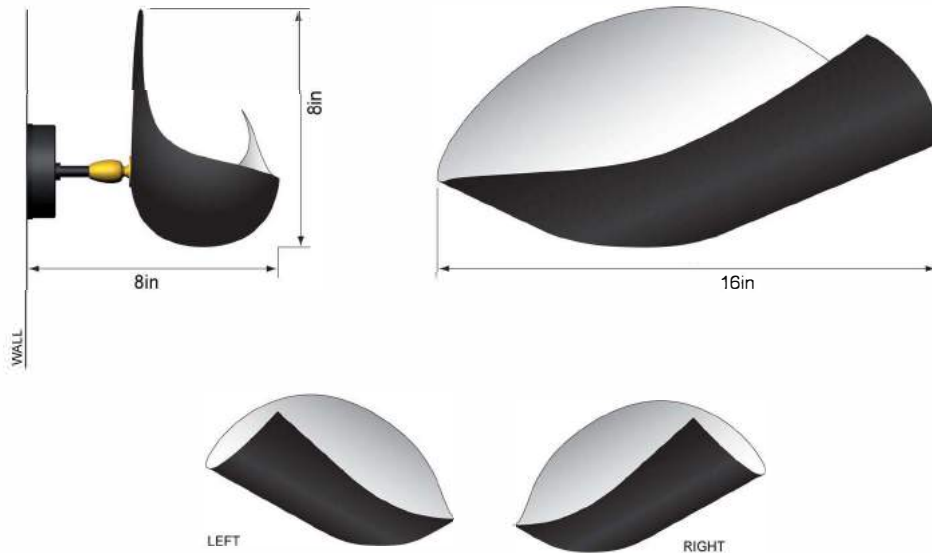

Licensed Editions available in the United States through Gueridon, LLC.
67 35th St Unit C351 Mailbox 21 Brooklyn, NY 11232 tel 718 384 2499 fax 718 384 4399
info@SergeMouilleUSA.com www.SergeMouilleUSA.com